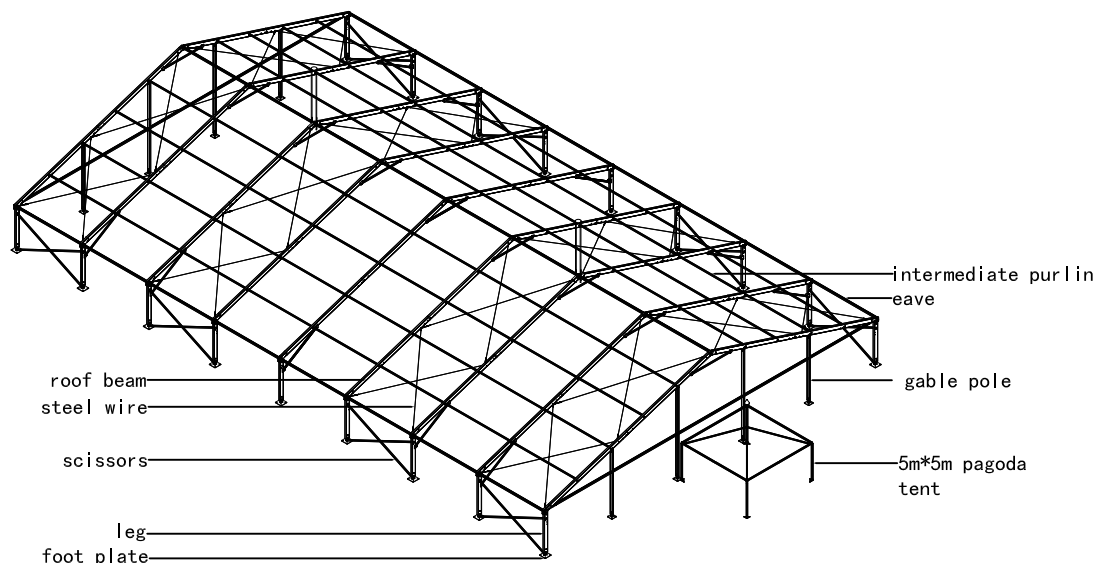

Project:

25X40M PARTY TENT

AXONOMETRIC VIEW

TOP VIEW

LEFT VIEW

FRONT VIEW

Main profile							
①&②	③	④&⑤	⑥	⑦	⑧&⑨	⑩	⑪
Leg&Roof beam	Gable pole	Eaves&Gable eave	Cover Downside rail	Purlin	Scissors&Rafter	Roof wire	wall downside rail

⑫	⑬	⑭	⑮	⑯
Leg pole Foot plate	Corner knuckle	Ridge knuckle	Gable pole foot plate	Bolts
16pcs	16pcs	16pcs	16pcs	16pcs

Mapping	
Design	
Audit	
Weight	
Scale	

2019.09.27 A 1