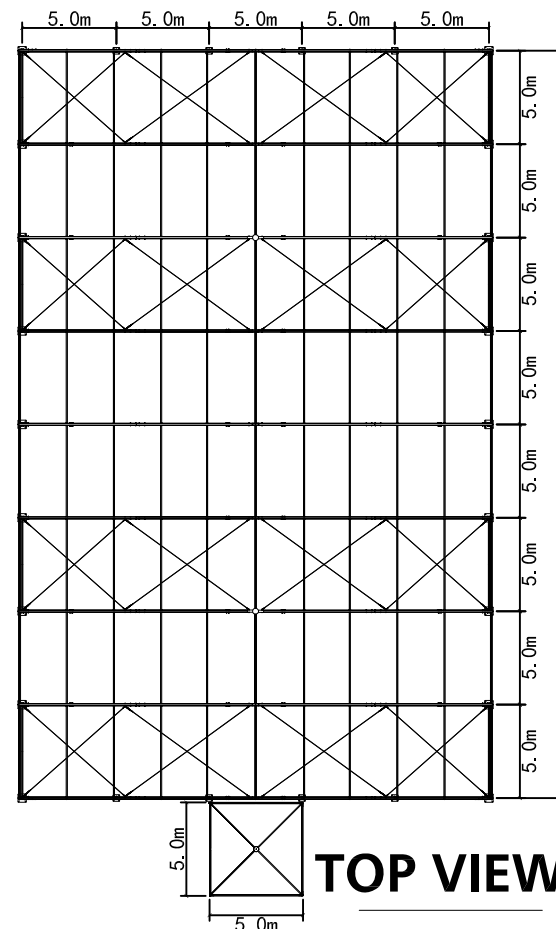

Project:

25X40M PARTY TENT

AXONOMETRIC VIEW

TOP VIEW

LEFT VIEW

FRONT VIEW

Main profile							
①&②	③	④&⑤	⑥	⑦	⑧&⑨	⑩	⑪
Leg&Roof beam	Gable pole	Eaves&Gable eave	Cover Downside rail	Purlin	Scissors&Rafter	Roof wire	wall downside rail

⑫	⑬	⑭	⑮	⑯
Leg pole Foot plate	Corner knuckle	Ridge knuckle	Gable pole foot plate	Bolts
16pcs	16pcs	16pcs	16pcs	16pcs

Mapping	
Design	
Audit	
Weight	
Scale	

2019.09.27 A 1