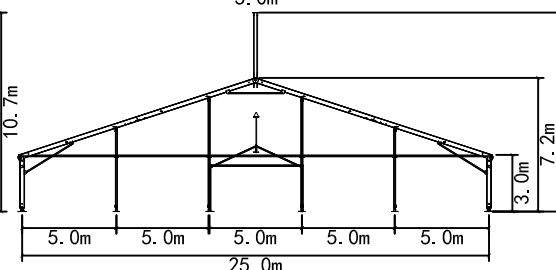

Project:

25X40M PARTY TENT

AXONOMETRIC VIEW

TOP VIEW

LEFT VIEW

FRONT VIEW

Main profile							
①&②	③	④&⑤	⑥	⑦	⑧&⑨	⑩	⑪
Leg&Roof beam	Gable pole	Eaves&Gable eave	Cover Downside rail	Purlin	Scissors&Rafter	Roof wire	wall downside rail

⑫	⑬	⑭	⑮	⑯
Leg pole Foot plate	Corner knuckle	Ridge knuckle	Gable pole foot plate	Bolts
16pcs	16pcs	16pcs	16pcs	16pcs

Mapping	
Design	
Audit	
Weight	
Scale	

2019.09.27 A 1