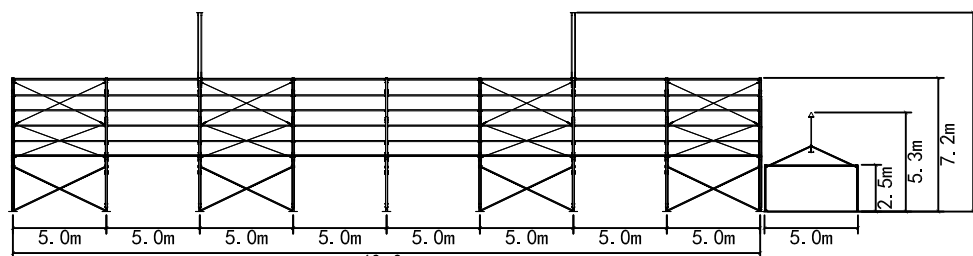

Project:

25X40M PARTY TENT

AXONOMETRIC VIEW

TOP VIEW

LEFT VIEW

FRONT VIEW

Main profile							
①&②	③	④&⑤	⑥	⑦	⑧&⑨	⑩	⑪
Leg&Roof beam	Gable pole	Eaves&Gable eave	Cover Downside rail	Purlin	Scissors&Rafter	Roof wire	wall downside rail

⑫	⑬	⑭	⑮	⑯
Leg pole Foot plate	Corner knuckle	Ridge knuckle	Gable pole foot plate	Bolts
16pcs	16pcs	16pcs	16pcs	16pcs

Mapping	
Design	
Audit	
Weight	
Scale	

2019.09.27 A 1