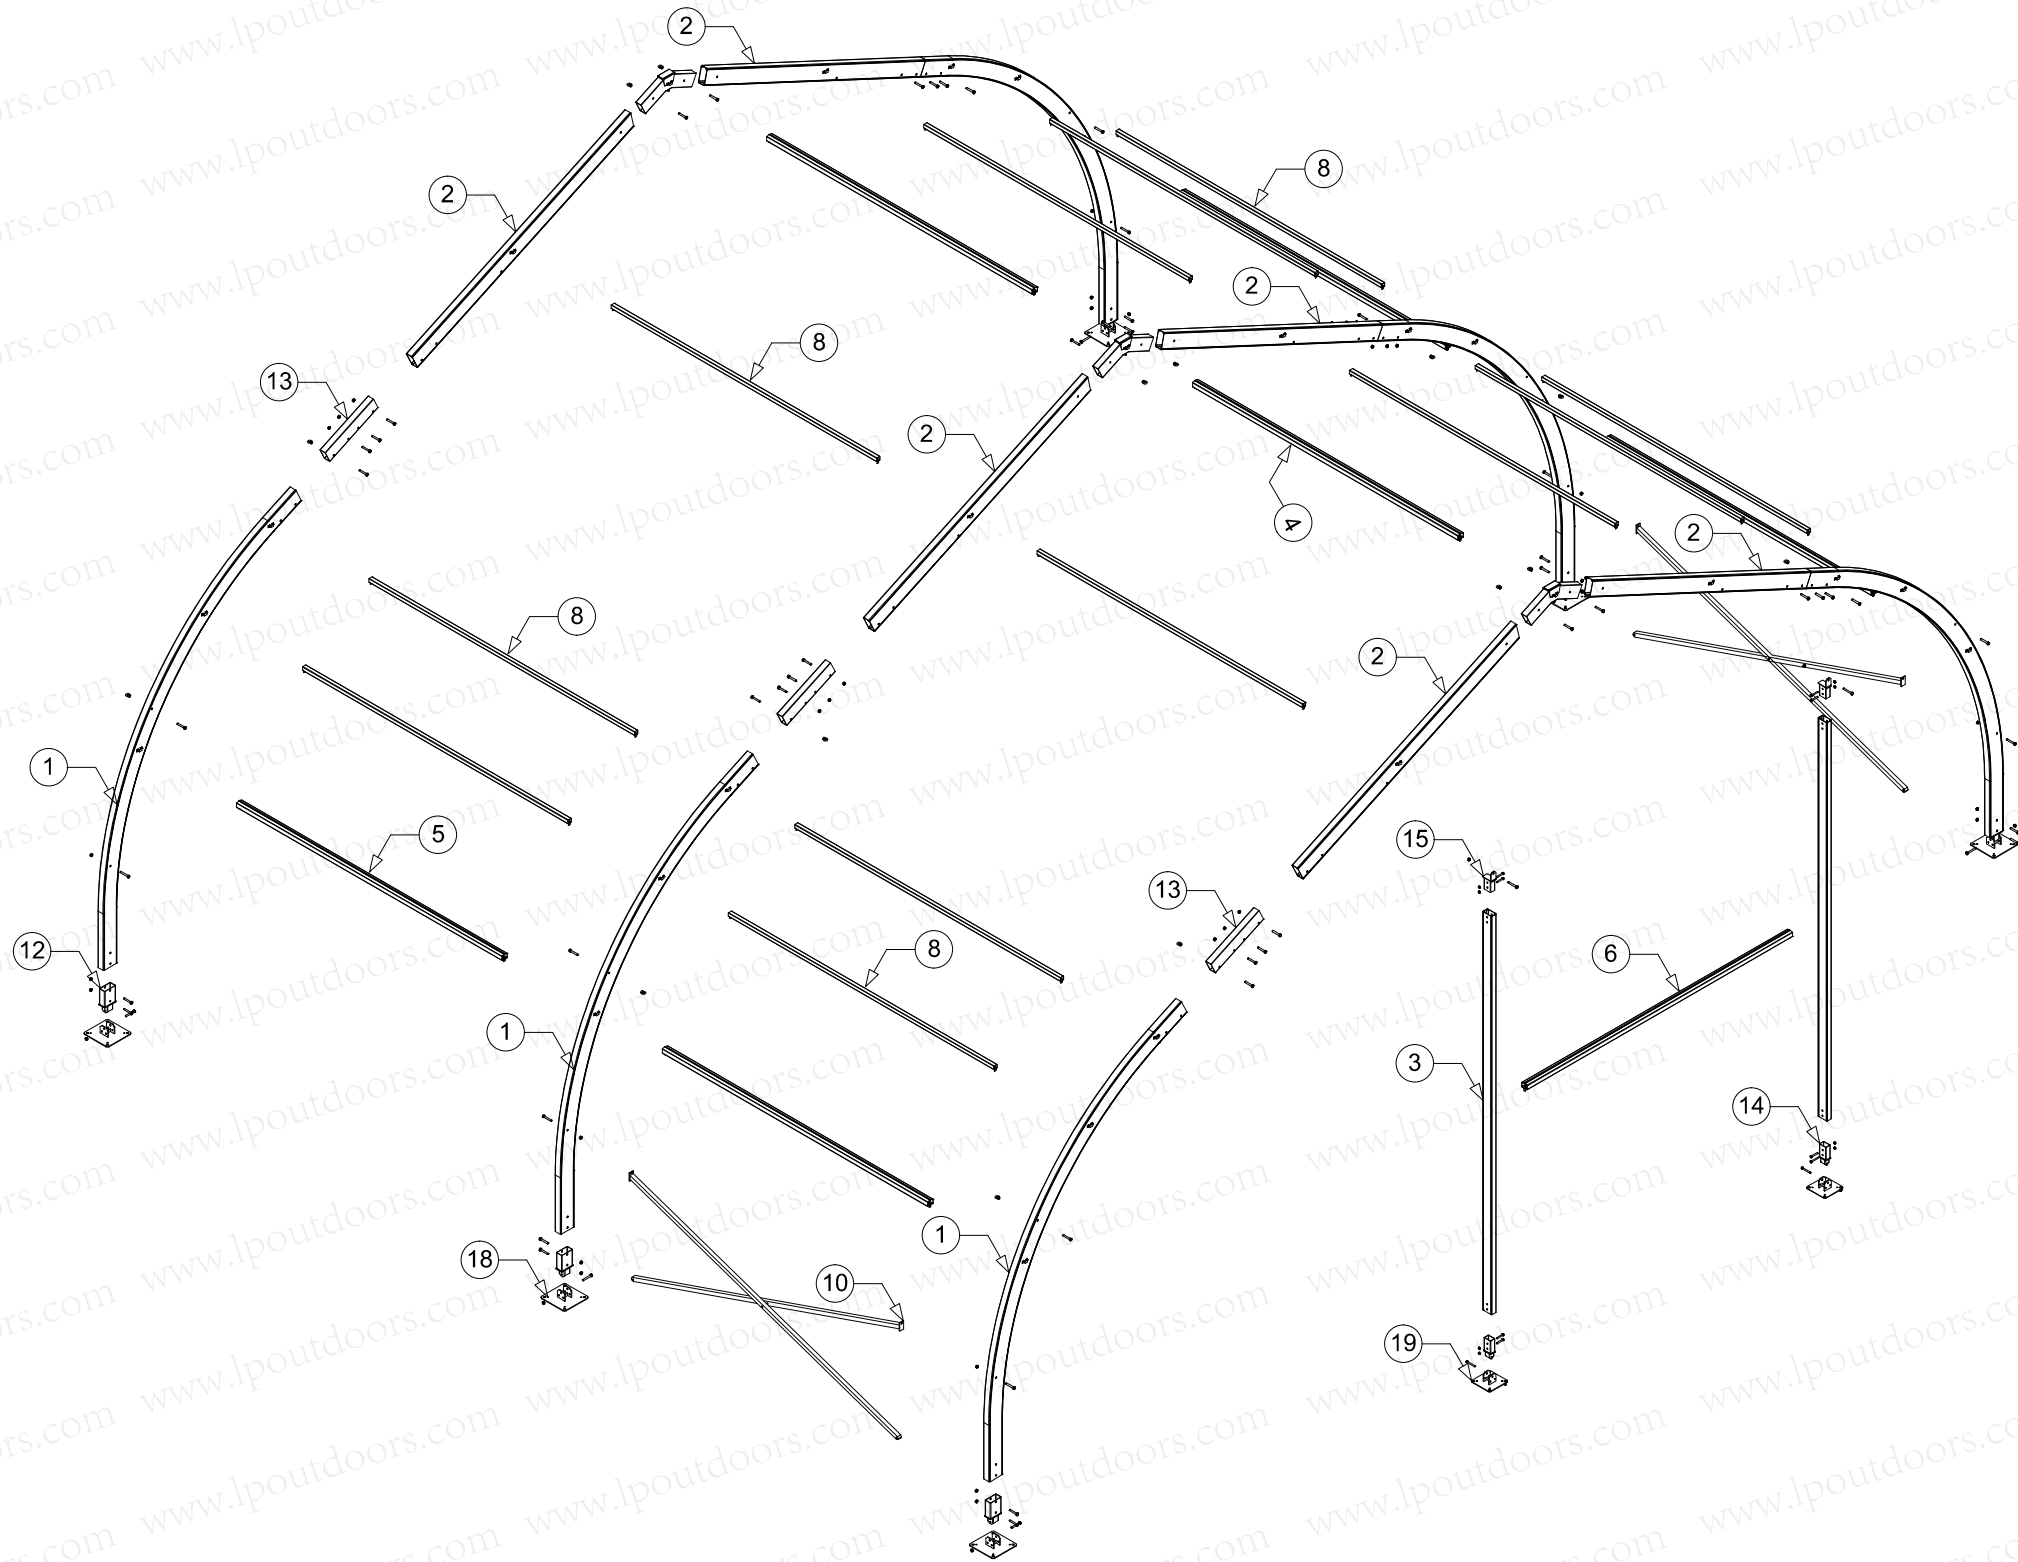

FRAME EXPLOSION

Address: No.107,Wangxin Road,Zhouwu Industrial Park,
Dongcheng District,Dongguan City,
Guangdong,China.
Tel: (0086)769-8281 3158
Fax: (0086)769-2201 1135
Website: www.lpoutdoors.com , www.lpdisplay.com
E-mail: info@lpoutdoors.com , Sales@lpoutdoors.com
Mobile: (0086)159 8964 5266, (0086)186 6644 0599

Project:
**15X30M
CURVE
TENT**

Mapping	
Design	
Audit	
Weight	
Scale	

2018.09.10 A 1